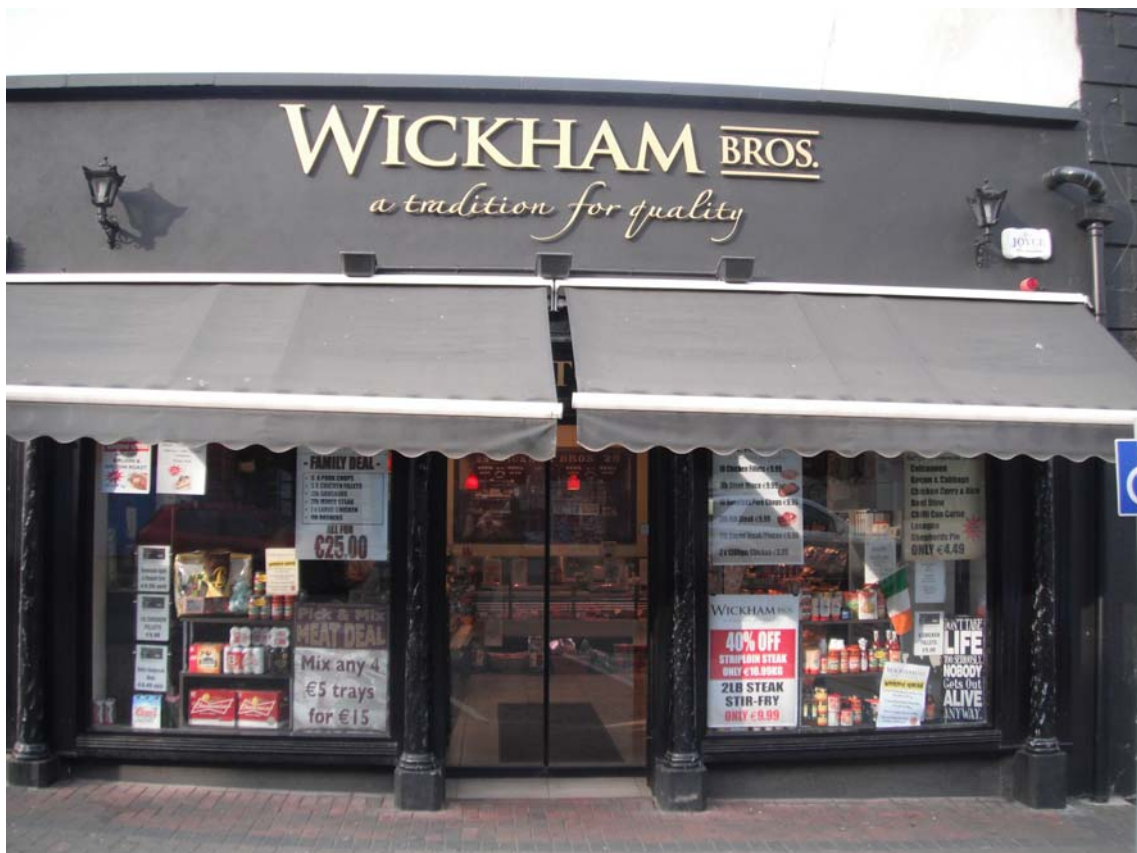

## Market Square, Enniscorthy

General Info: 2 Storey Commercial Building

Client: **Mr Tony Wickham**